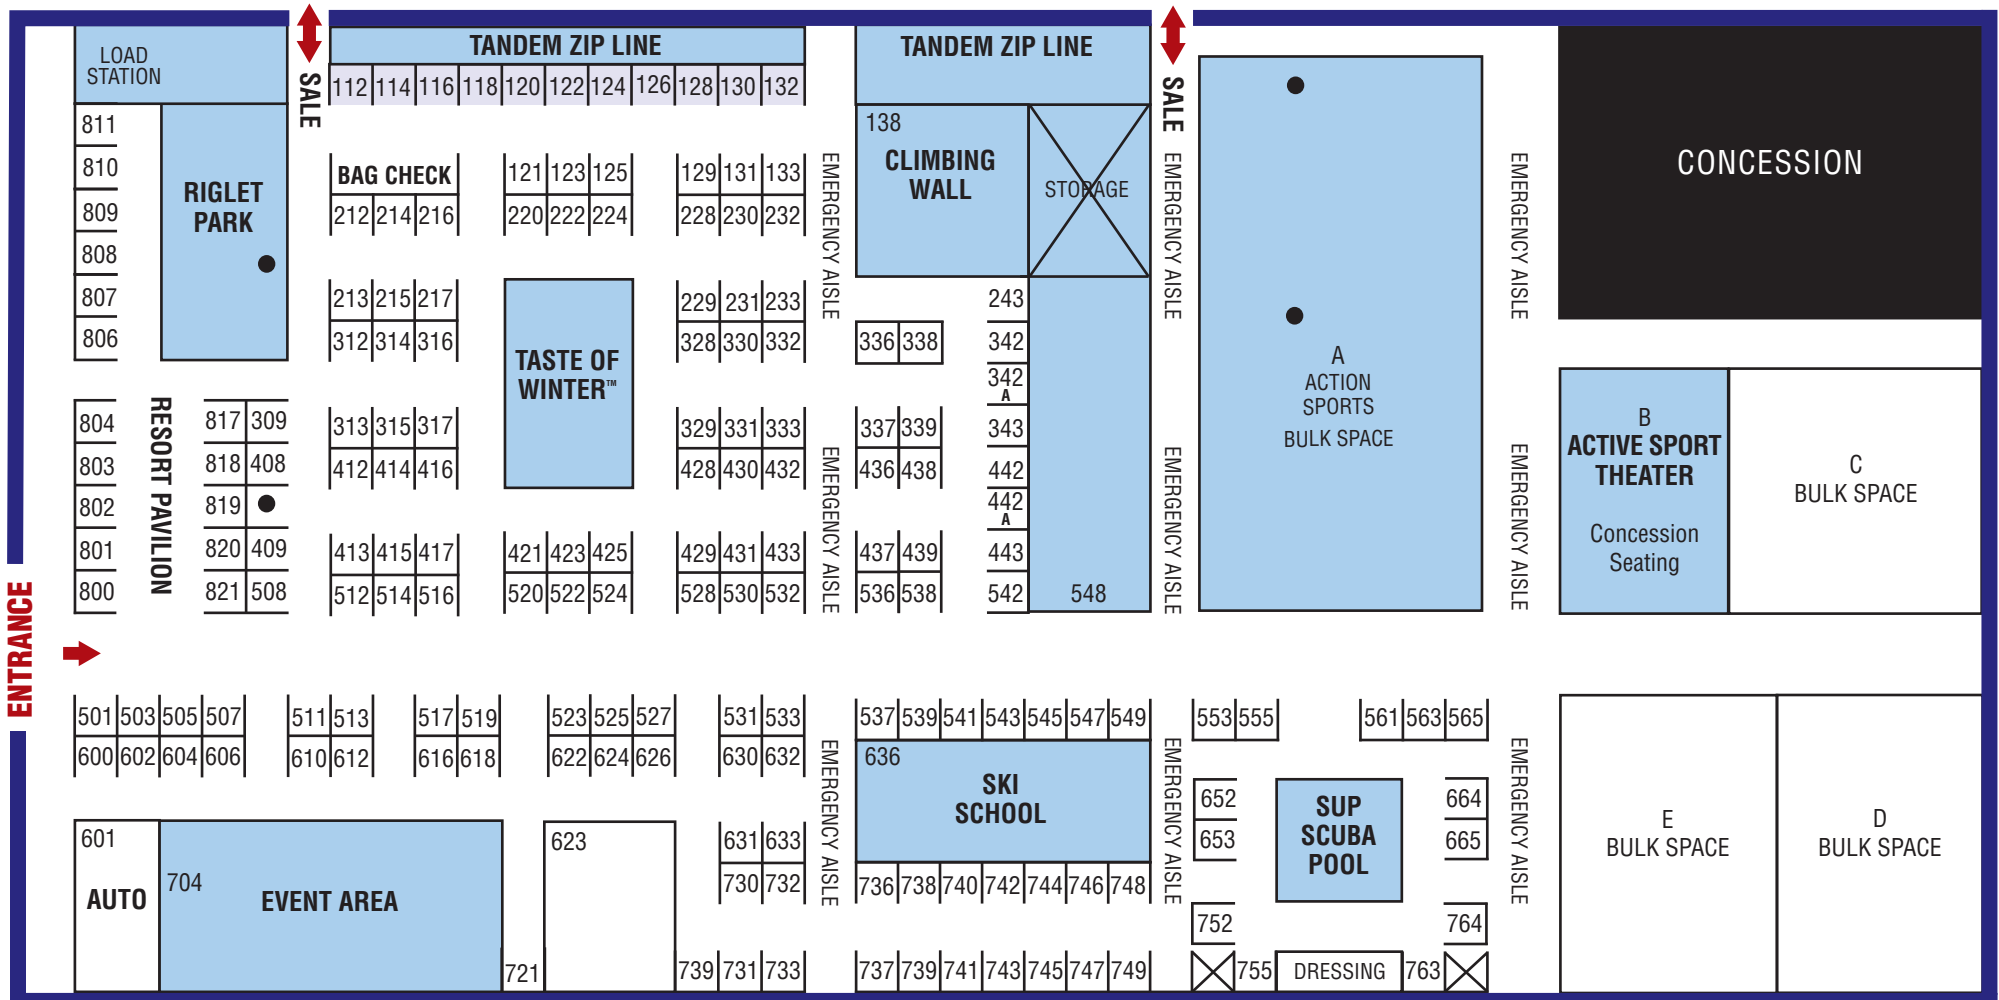

Ski Dazzle® Show™

SKI • SNOWBOARD • ACTIVE SPORTS • TRAVEL

DECEMBER 2, 3, & 4, 2016 • LOS ANGELES CONVENTION CENTER

Los Angeles

BOOTH PRICES

- 10' x 10' Inline..... $1,750.00
- 10' x 10' Corner..... $1,900.00
- 10' x 10' Inline - Main Aisle... $1,800.00
- 10' x 10' Corner - Main Aisle.. $2,000.00

BOOK TODAY

(949) 497-4977 • EXT 261 or 268

SALE AREA

Exhibitor Forms Available Online • www.SkiDazzle.com